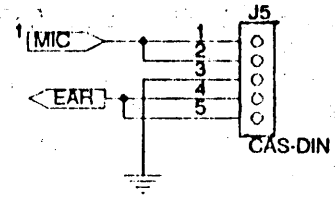

Title			
ICE APME			
HC90 CONNECTORS			
Size	Document Number		REV
A	869 594 934		B
Date:	November 12, 1990	Sheet	9 of 9