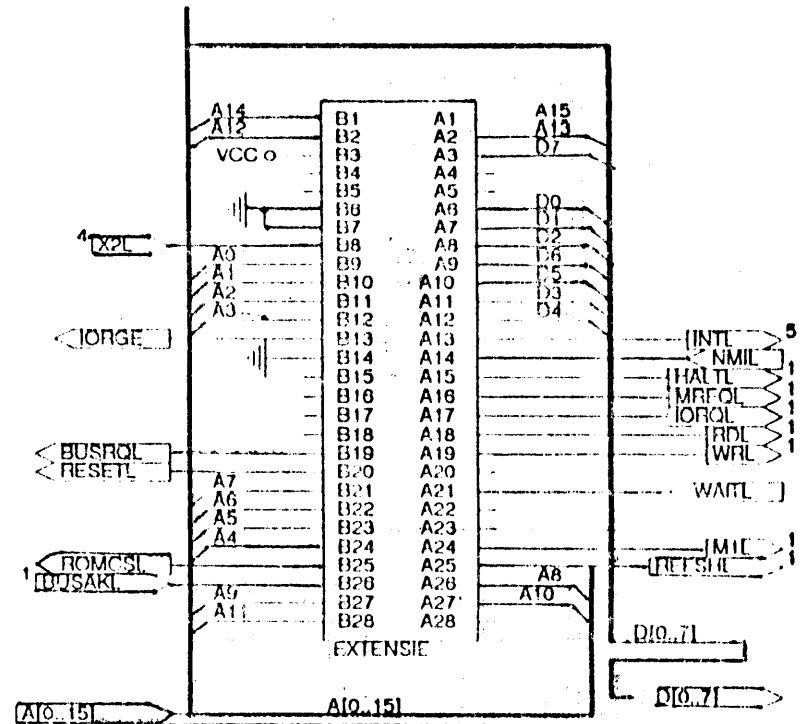

Title			
ICE APME			
HC90 CONNECTORS			
Size	Document Number		REV
A	869 594 934		B
Date:	November 12, 1990	Sheet	9 of 9