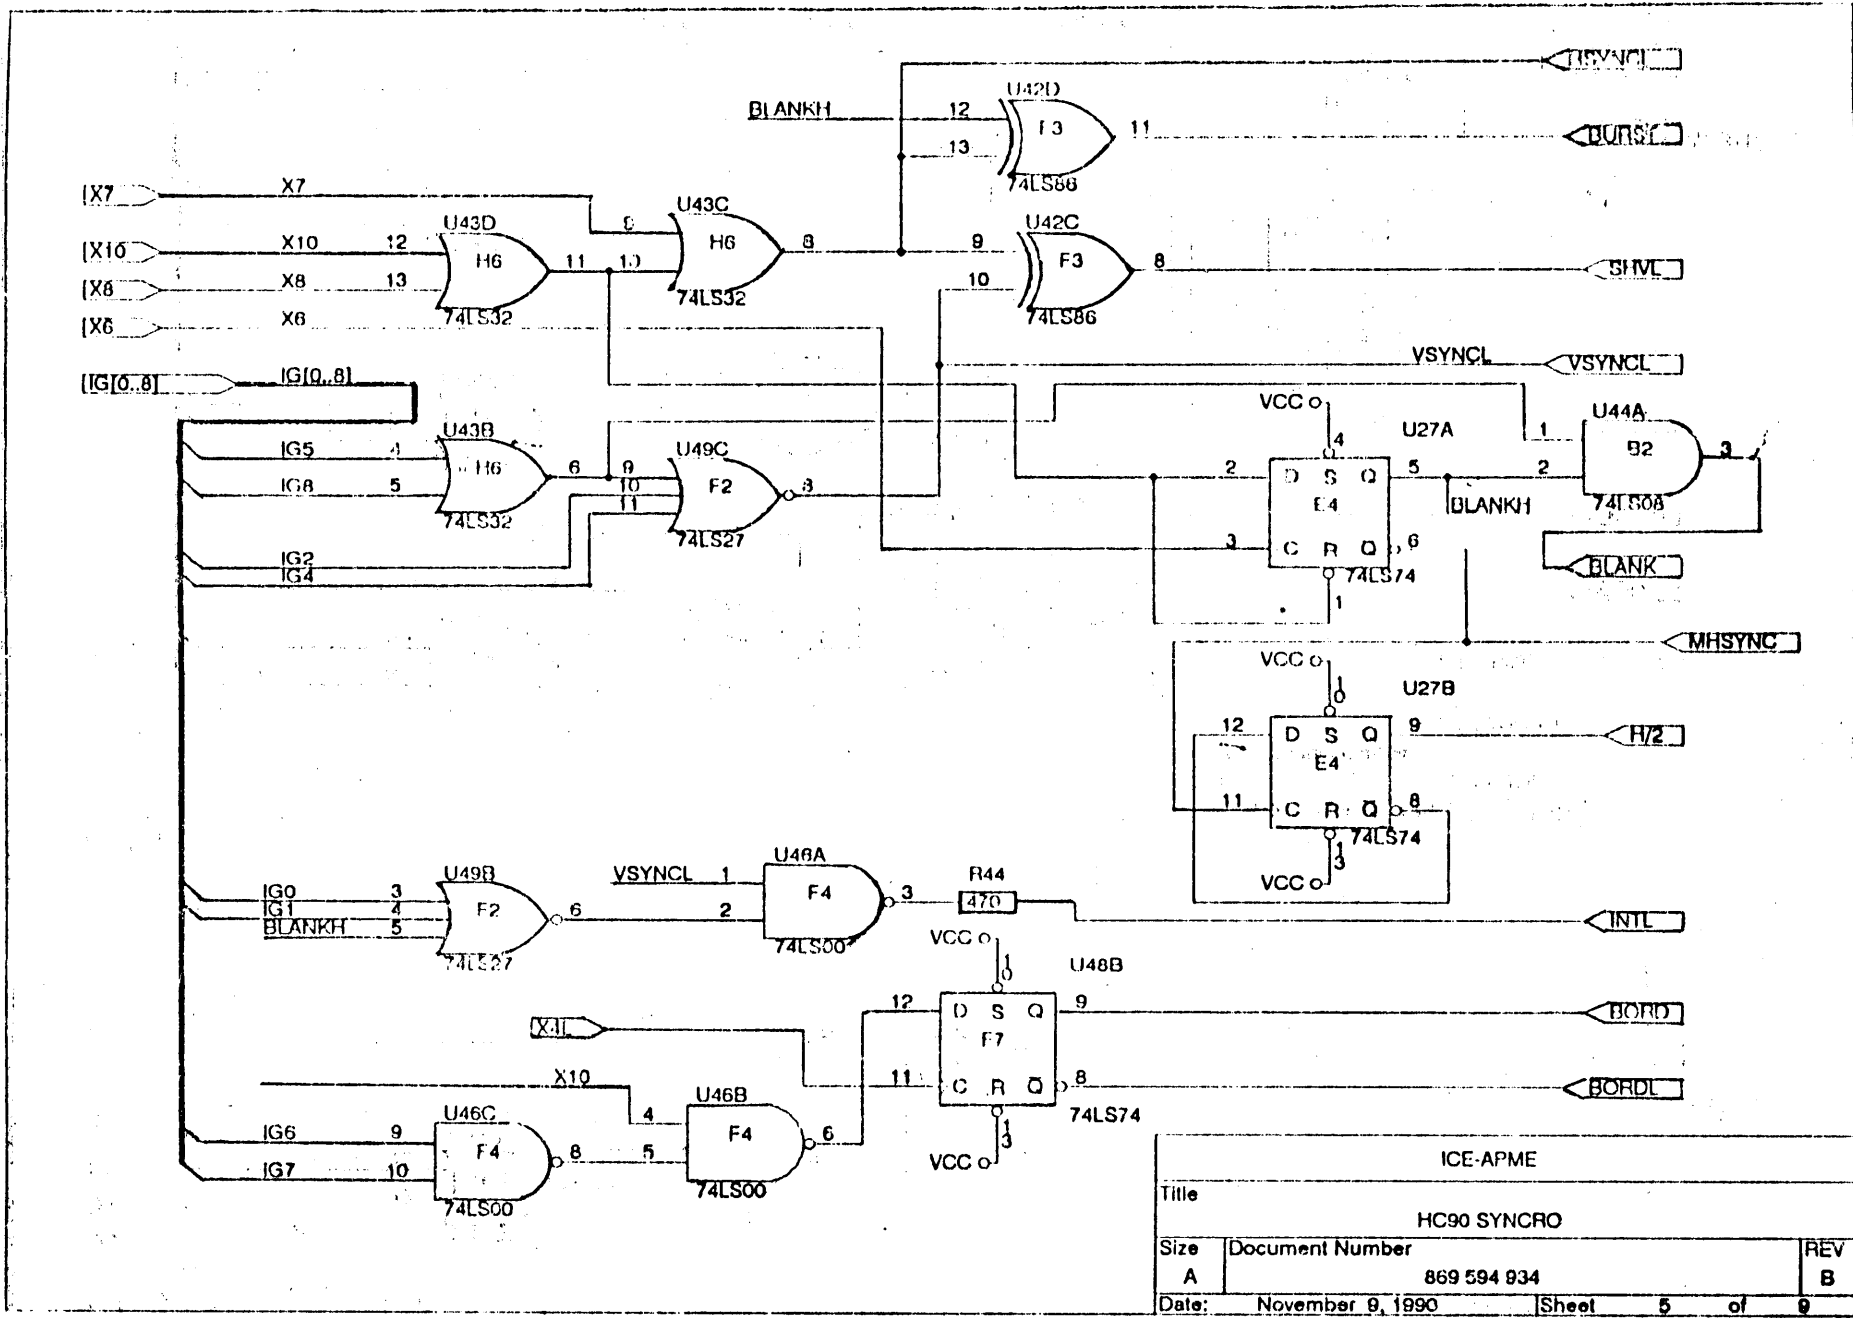

ICE-APME		
Title		
HC90 SYNCRO		
Size	Document Number	REV
A	869 594 934	B
Date:	November 9, 1990	Sheet 5 of 9