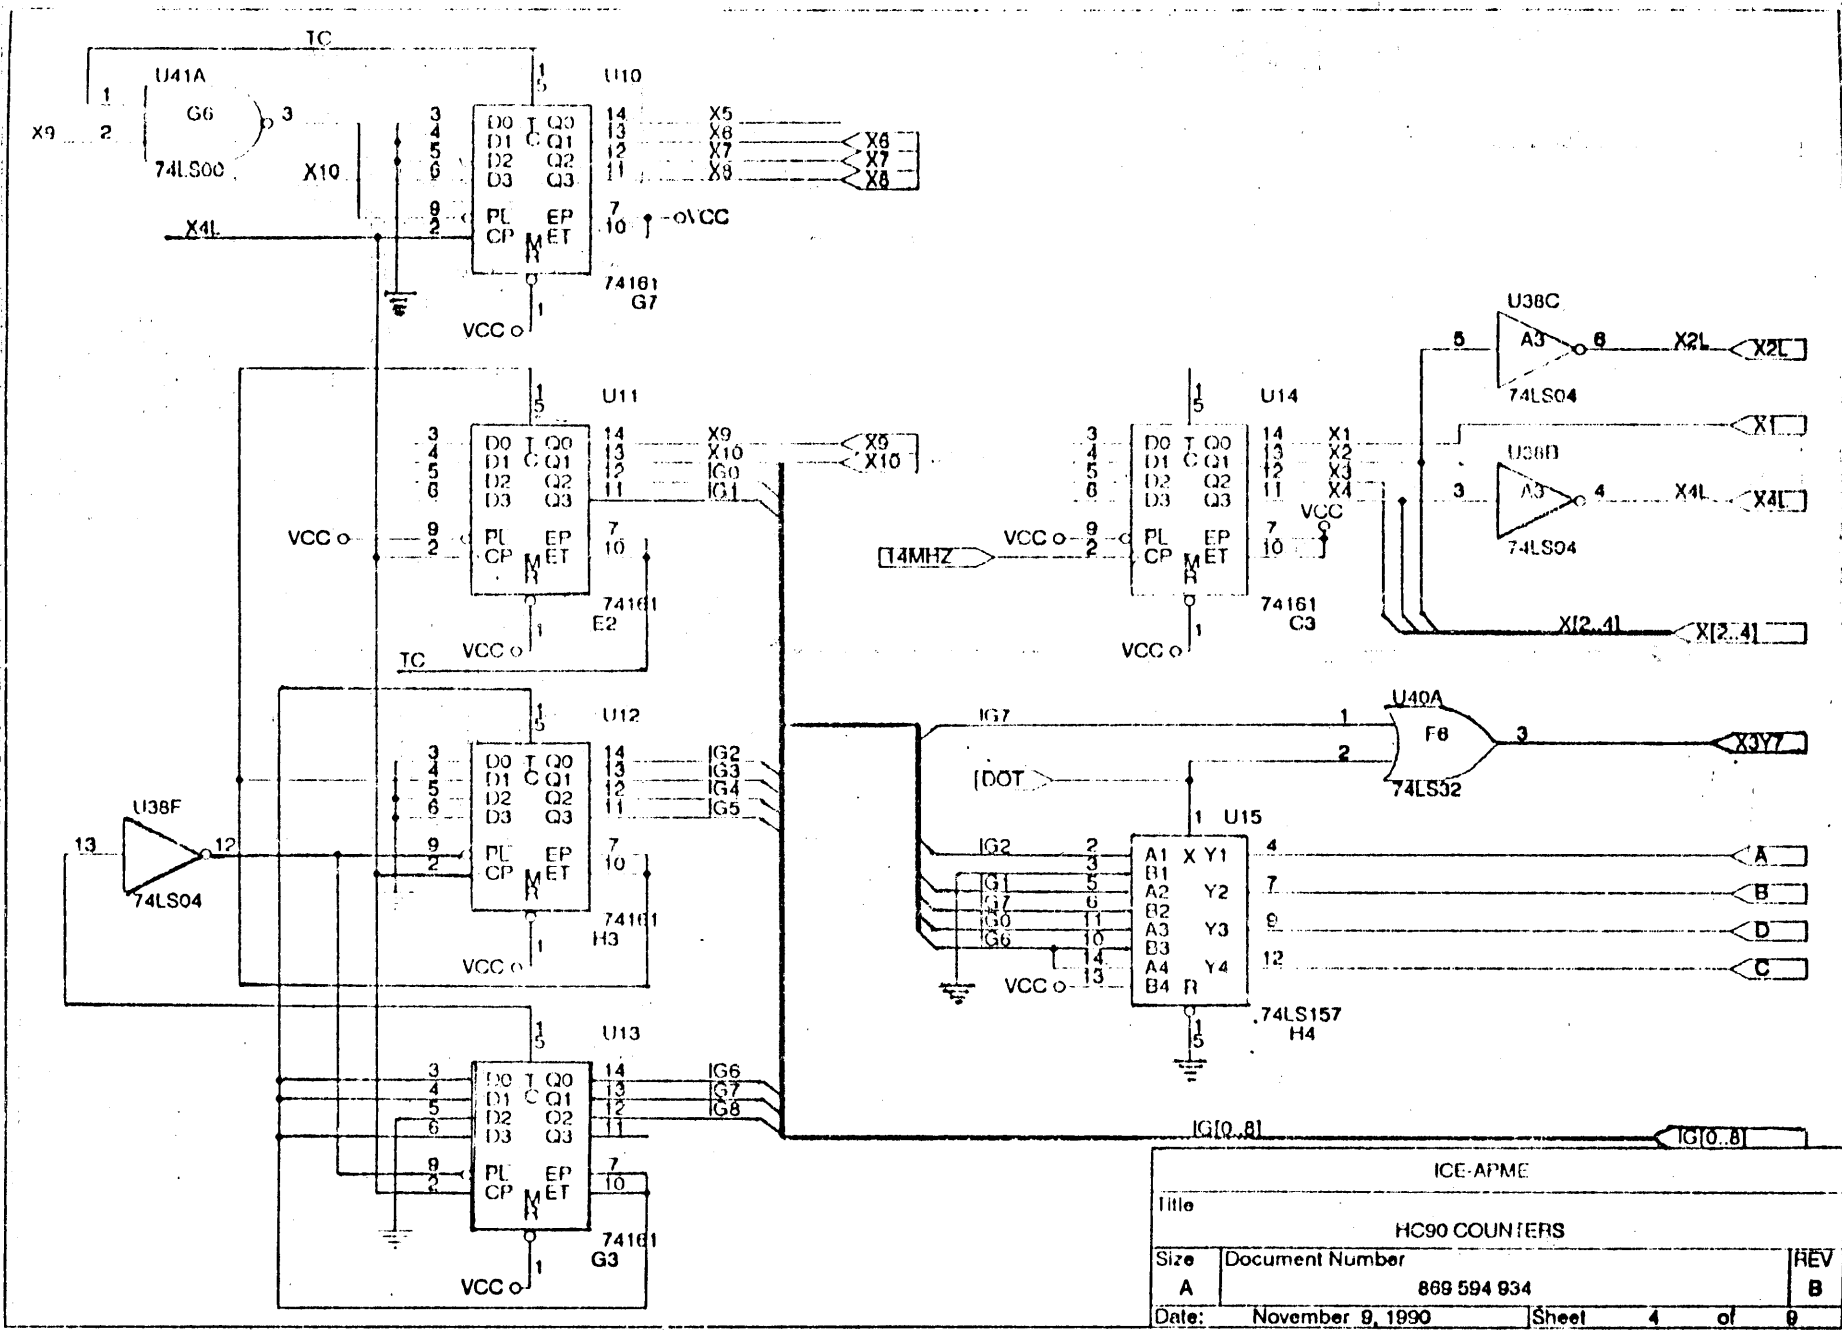

ICE-APME		
Title		
HC90 COUNTERS		
Size	Document Number	REV
A	868 594 934	B
Date:	November 9, 1990	Sheet 4 of 9