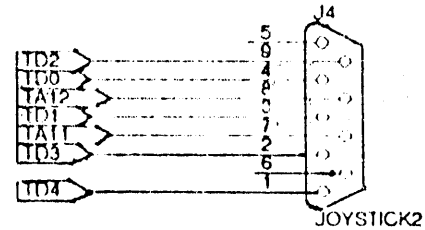

Title			
ICE APME			
HC90 CONNECTORS			
Size	Document Number		REV
A	869 594 934		B
Date:	November 12, 1990	Sheet	9 of 9