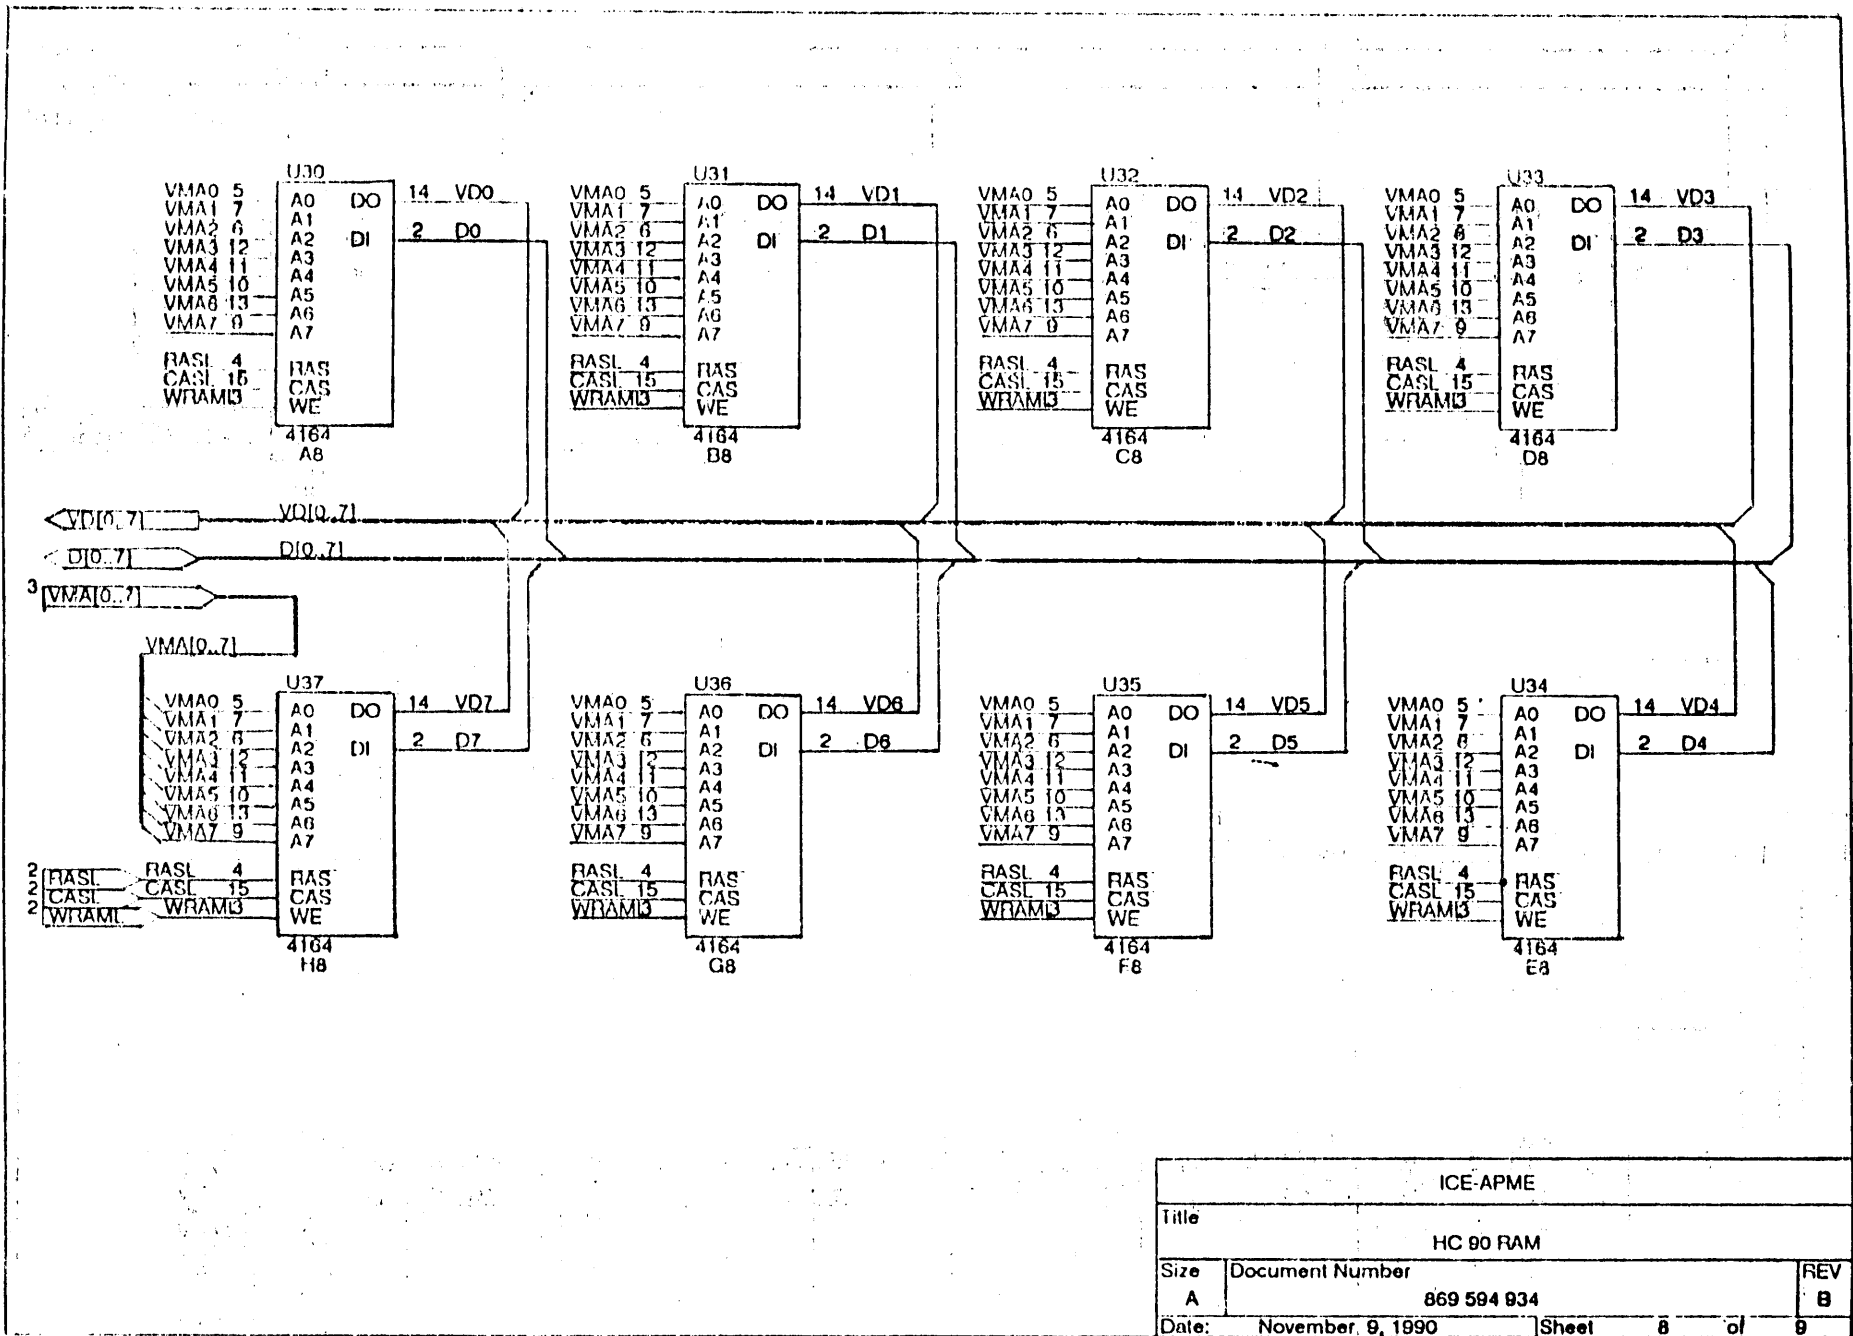

ICE-APME		
Title		
HC 80 RAM		
Size	Document Number	REV
A	869 594 934	B
Date:	November 9, 1990	Sheet 8 of 9