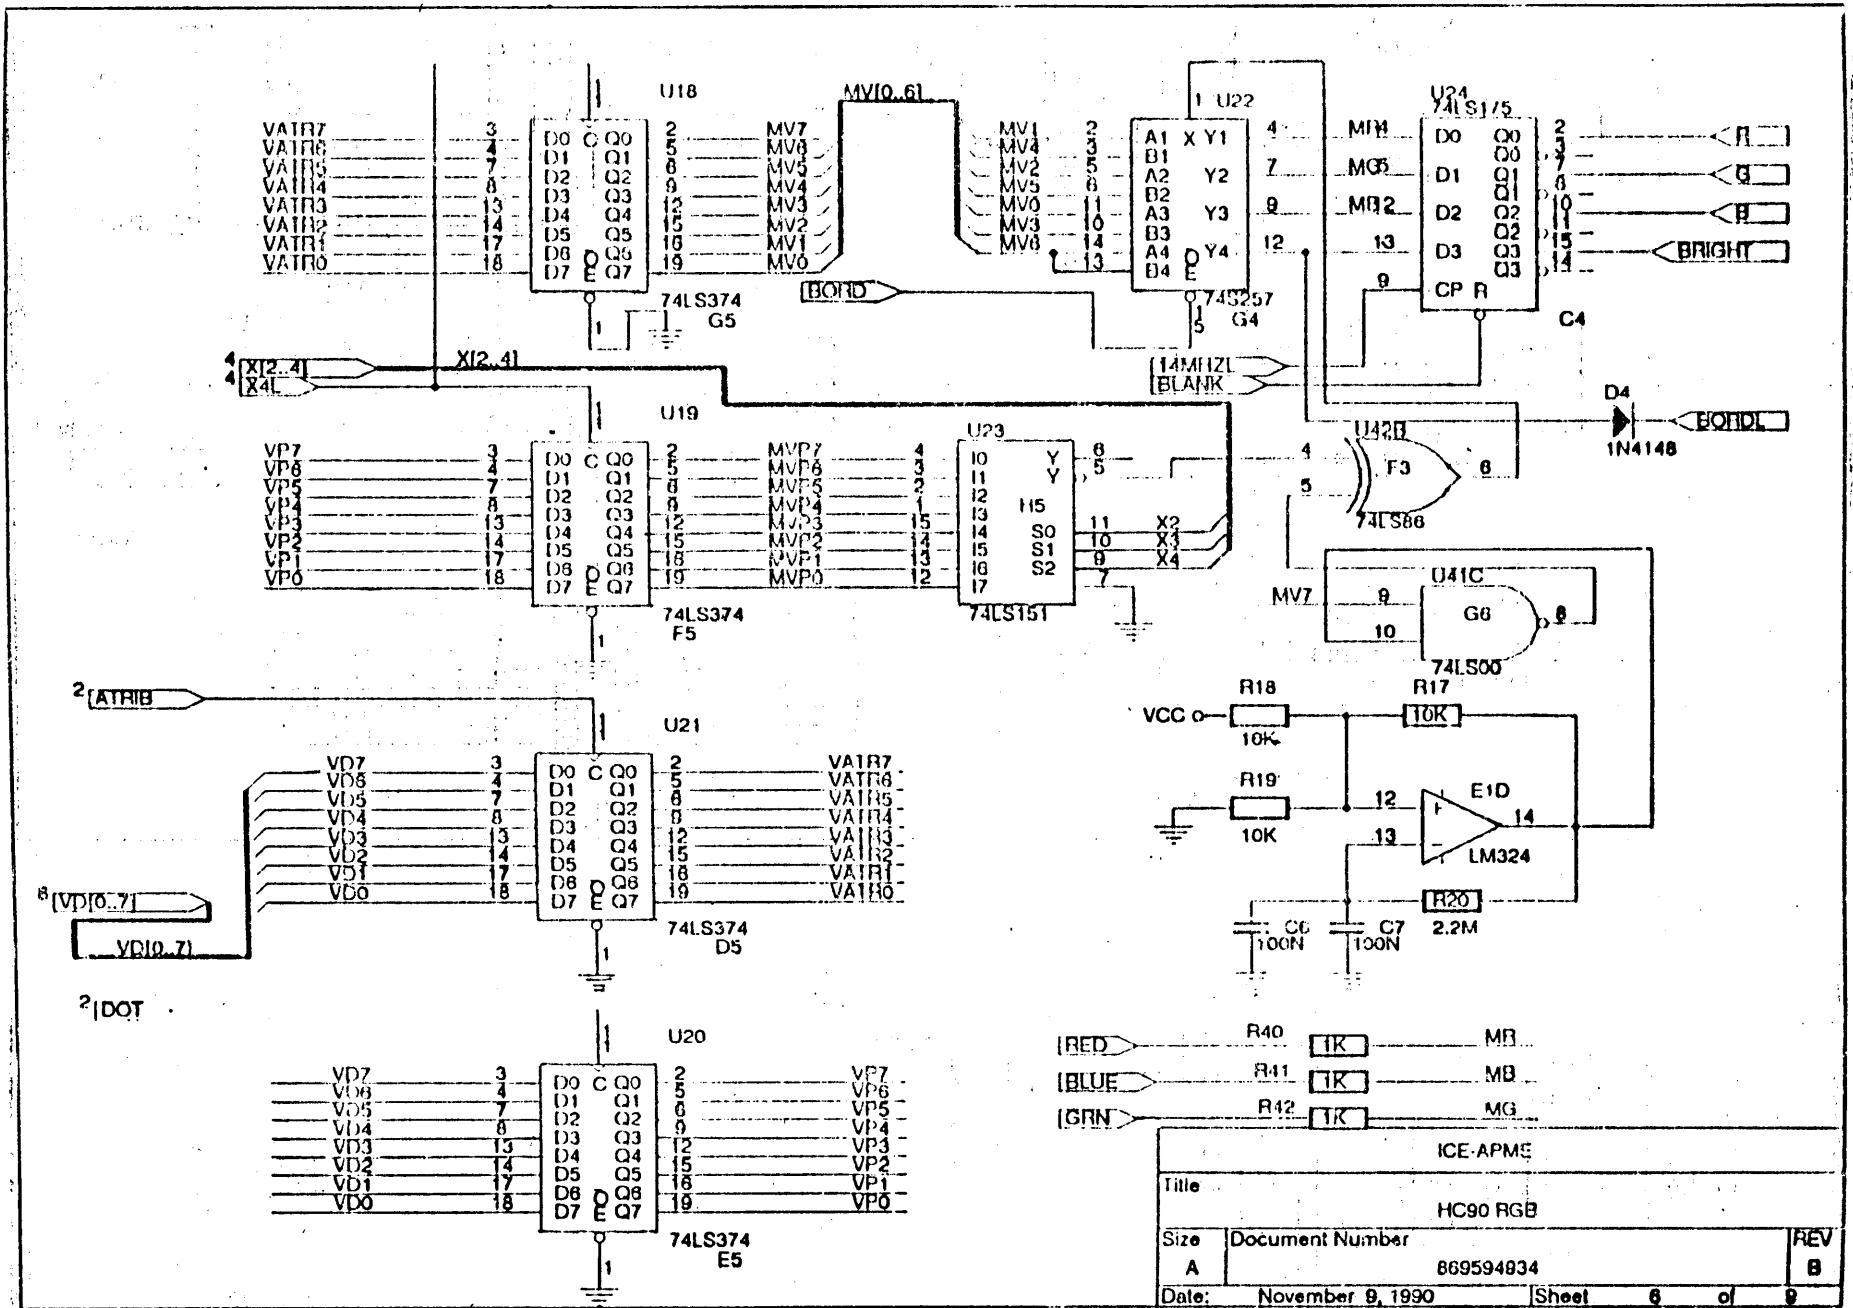

ICE-APME		
Title		
HC90 RGB		
Size	Document Number	REV
A	869594834	B
Date:	November 9, 1990	Sheet 6 of 9