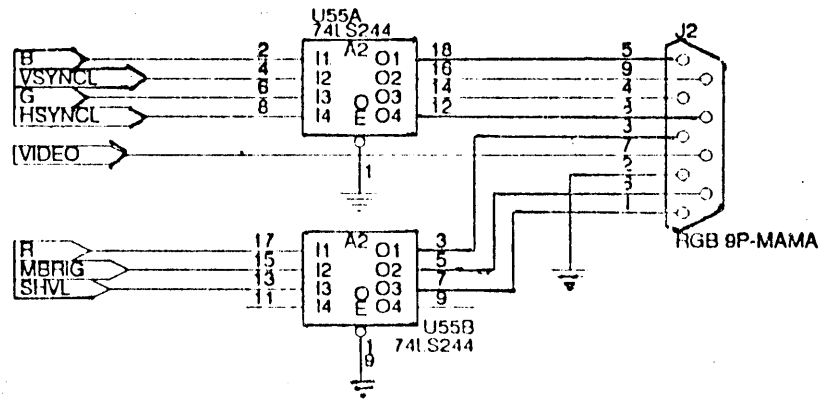

Title			
ICE APME			
HC90 CONNECTORS			
Size	Document Number		REV
A	869 594 934		B
Date:	November 12, 1990	Sheet	9 of 9